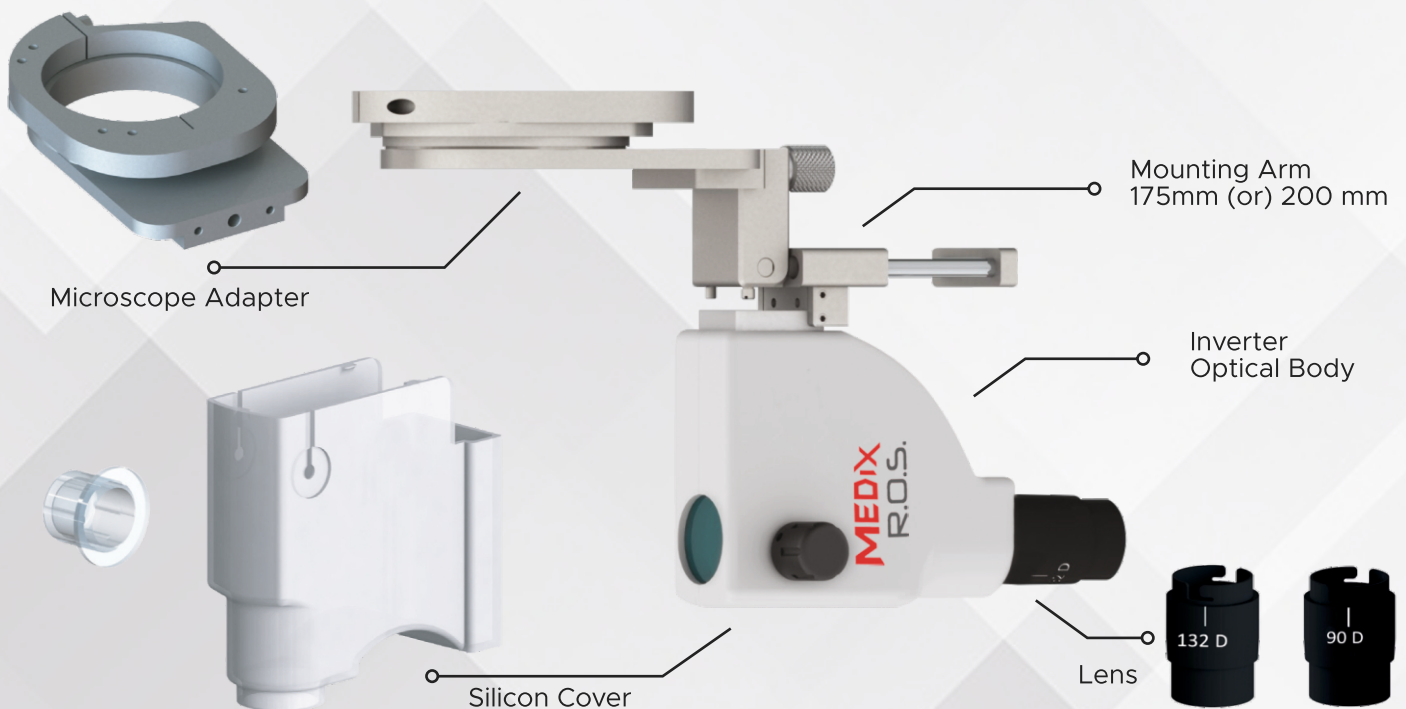

## RETINA OBSERVATION SYSTEM

## FEATURES

- Integrated inverter which minimize the height of the microscope and flips away when needed
- Ultra view non inverter optical system
- Easy to adapt with any microscope
- Excellent field of view with better stereoscopic vision
- High optical resolution with focussing mechanism to easy the focus of the retina
- Optimum rotation without retinal shift
- Uninterrupted access to surgeon at higher diopter

## TECHNICAL SPECIFICATION

<b>Microscope Working Distance:</b>	175mm or 200mm
<b>Front Mid Field Lens:</b>	for approx 90 degree viewing angle
<b>Front Wide Angle Lens:</b>	for approx 124 degree viewing angle